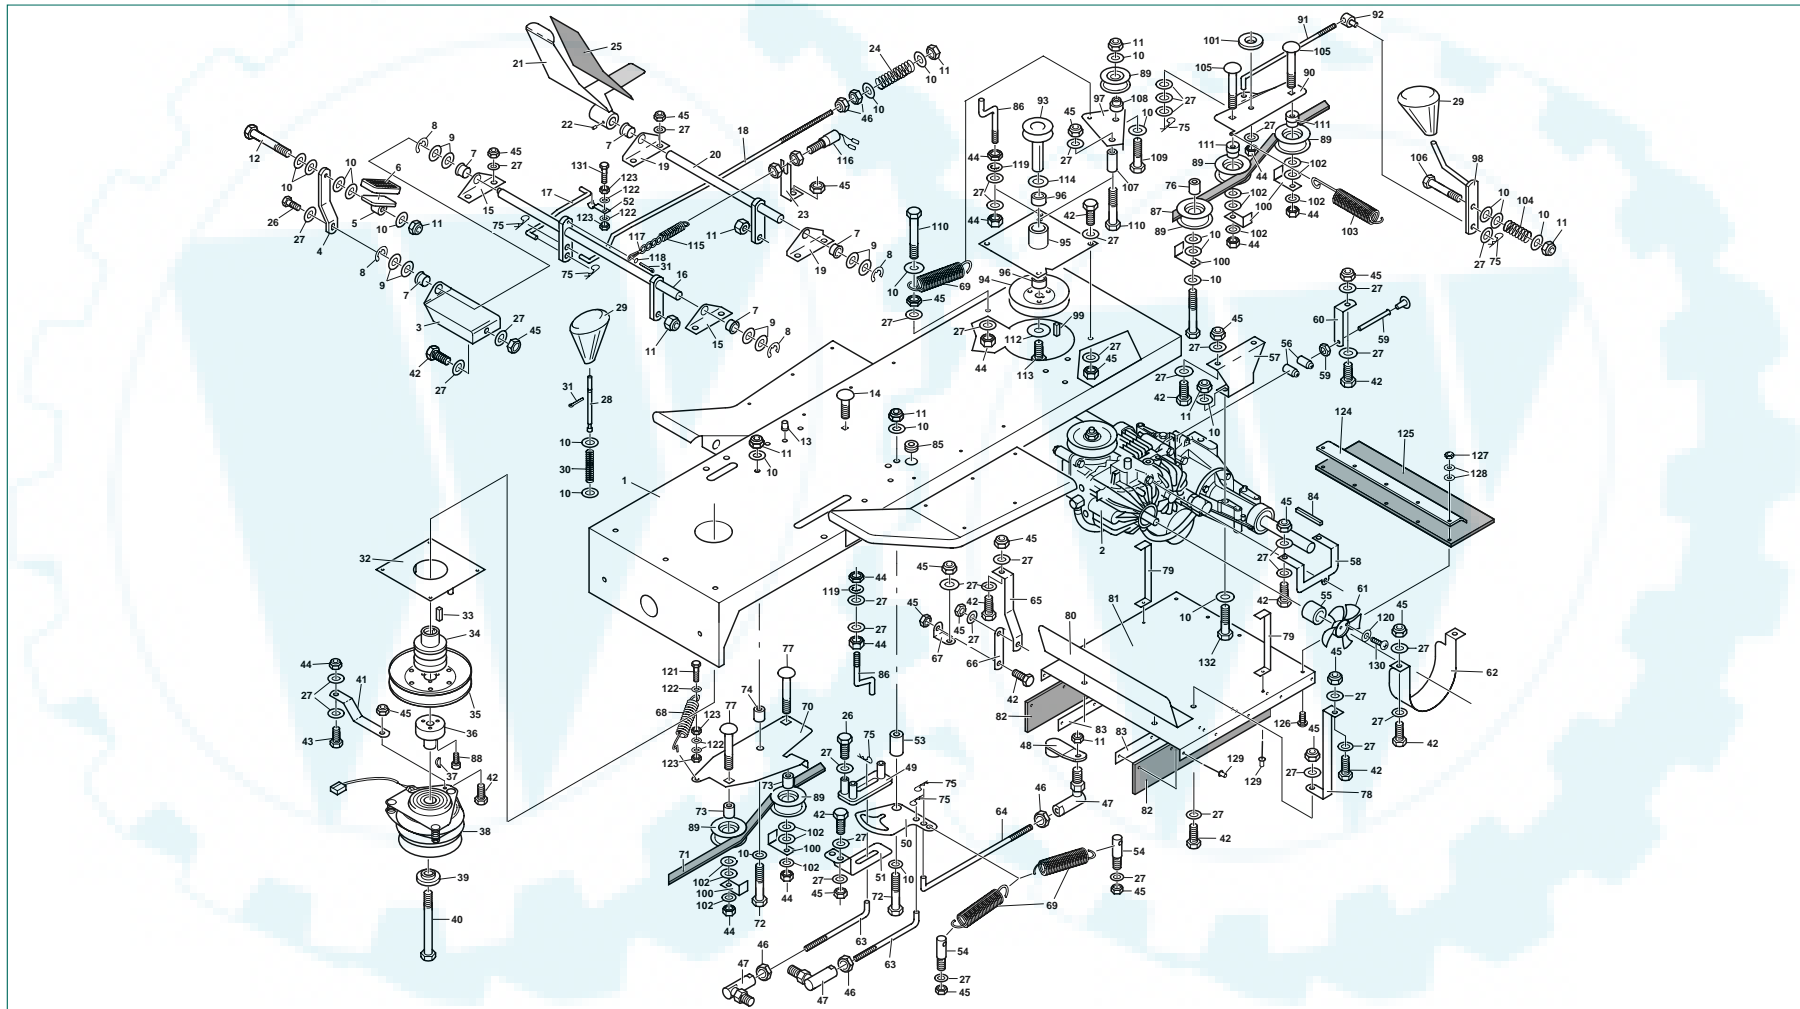

**Westwood**

# Tractor Chassis, PTO, Brake & Cutter Controls

THE BEST OF BRITISH ENGINEERING